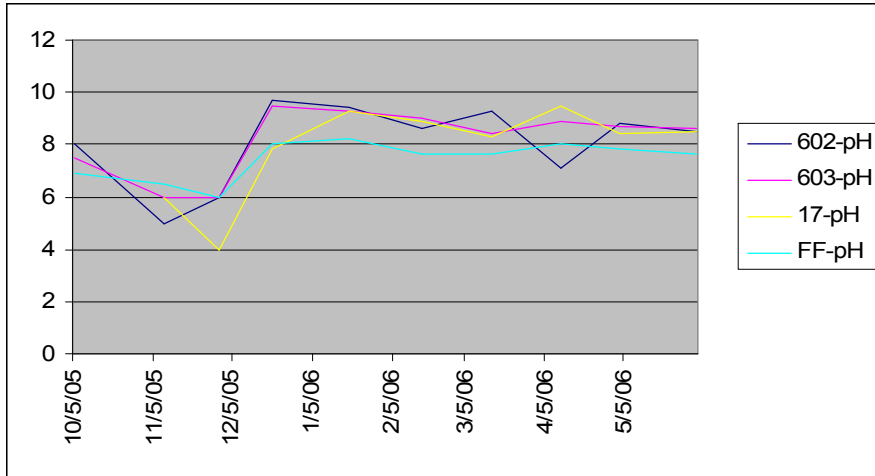

Water Temperature

pH

D.O.